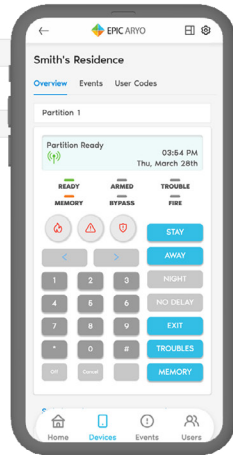

Interactive Takeover Alarm Systems

nova™
LTE

nero™
Ethernet/WiFi

Interactive Takeover Alarm Systems and Cloud Platform

Epic Safety brings you a line of takeover alarm systems that offer comprehensive hardware, firmware, cloud platform and LTE / IP connectivity.

The World's **Smallest** Integrated and
Interactive Takeover Alarm Systems

Aryo Cloud Platform

Command-Based
Interactive

Full Function
Mobile Keypad

Customizable
Notifications

Bypass &
Group Bypass

Deliver Exceptional User Experience

- Mobile app integration for on-the-go control and monitoring via smartphones and tablets.
- End-to-end device and user data encryption for enhanced protection.
- Multi-factor authentication for user verification.
- Multiple language support for user interface.
- Emergency buttons for immediate response activation.
- Single and group zone bypass and un-bypass functionalities.
- Effortless cancellation of false alarms and dispatch of resources.
- Customizable user permissions and access levels for tailored security settings