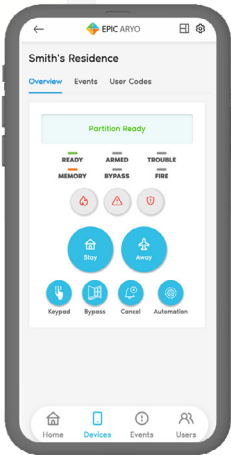

Interactive Takeover Alarm Systems

nova™
LTE

nero™
Ethernet/WiFi

Interactive Takeover Alarm Systems and Cloud Platform

Epic Safety brings you a line of takeover alarm systems that offer comprehensive hardware, firmware, cloud platform and LTE / IP connectivity.

The World's **Smallest** Integrated and
Interactive Takeover Alarm Systems

Aryo Cloud Platform

Command-Based
Interactive

Full Function
Mobile Keypad

Customizable
Notifications

Bypass &
Group Bypass

Deliver Exceptional User Experience

- Mobile app integration for on-the-go control and monitoring via smartphones and tablets.
- End-to-end device and user data encryption for enhanced protection.
- Multi-factor authentication for user verification.
- Multiple language support for user interface.
- Emergency buttons for immediate response activation.
- Single and group zone bypass and un-bypass functionalities.
- Effortless cancellation of false alarms and dispatch of resources.
- Customizable user permissions and access levels for tailored security settings