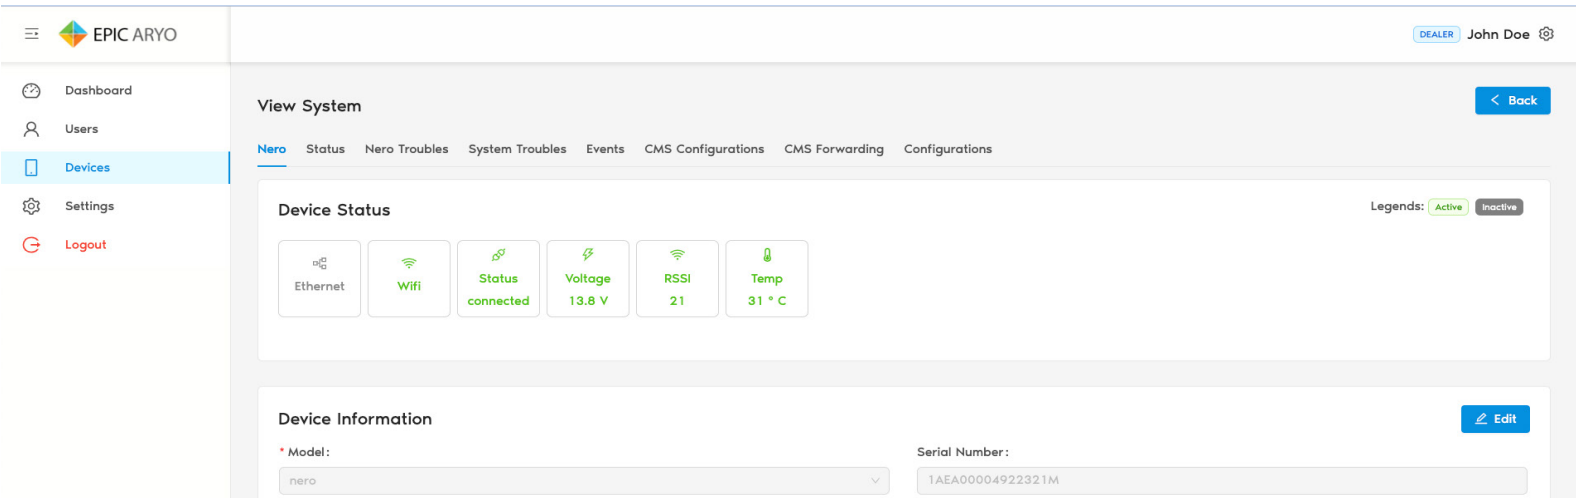

Interactive Takeover Alarm Systems

nova™
LTE

nero™
Ethernet/WiFi

Interactive Takeover Alarm Systems and Cloud Platform

Epic Safety brings you a line of takeover alarm systems that offer comprehensive hardware, firmware, cloud platform and LTE / IP connectivity.

The World's **Smallest** Integrated and
Interactive Takeover Alarm Systems

Aryo Cloud Platform

Command-Based
Interactive

Full Function
Mobile Keypad

Customizable
Notifications

Bypass &
Group Bypass

Deliver Exceptional User Experience

- Mobile app integration for on-the-go control and monitoring via smartphones and tablets.
- End-to-end device and user data encryption for enhanced protection.
- Multi-factor authentication for user verification.
- Multiple language support for user interface.
- Emergency buttons for immediate response activation.
- Single and group zone bypass and un-bypass functionalities.
- Effortless cancellation of false alarms and dispatch of resources.
- Customizable user permissions and access levels for tailored security settings