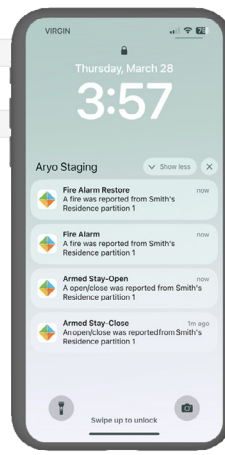

The World's **Smallest** Integrated and
Interactive Takeover Alarm Systems

Aryo Cloud Platform

Command-Based
Interactive

Full Function
Mobile Keypad

Customizable
Notifications

Bypass &
Group Bypass

Deliver Exceptional User Experience

- Mobile app integration for on-the-go control and monitoring via smartphones and tablets.
- End-to-end device and user data encryption for enhanced protection.
- Multi-factor authentication for user verification.
- Multiple language support for user interface.
- Emergency buttons for immediate response activation.
- Single and group zone bypass and un-bypass functionalities.
- Effortless cancellation of false alarms and dispatch of resources.
- Customizable user permissions and access levels for tailored security settings

Innovative and Game-Changing

Our comprehensive dashboard serves as a centralized hub for device and user management, offering:

- Comprehensive event reporting to Aryo Cloud and monitoring stations.
 - Full control with commands and mobile keypad interactions.
 - Monitoring of partition and zone status, including entry delay.
 - Customizable push, email, SMS, and audible notifications.
 - Multiple arming modes available.
 - Easy cancellation of false alarms.