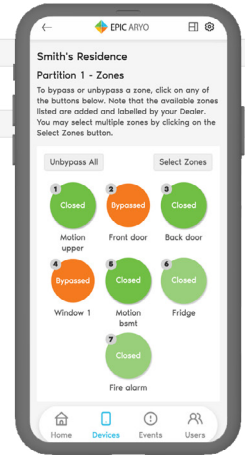

The World's **Smallest** Integrated and
Interactive Takeover Alarm Systems

Aryo Cloud Platform

Command-Based
Interactive

Full Function
Mobile Keypad

Customizable
Notifications

Bypass &
Group Bypass

Deliver Exceptional User Experience

- Mobile app integration for on-the-go control and monitoring via smartphones and tablets.
- End-to-end device and user data encryption for enhanced protection.
- Multi-factor authentication for user verification.
- Multiple language support for user interface.
- Emergency buttons for immediate response activation.
- Single and group zone bypass and un-bypass functionalities.
- Effortless cancellation of false alarms and dispatch of resources.
- Customizable user permissions and access levels for tailored security settings

Innovative and Game-Changing

Our comprehensive dashboard serves as a centralized hub for device and user management, offering:

- Comprehensive event reporting to Aryo Cloud and monitoring stations.
 - Full control with commands and mobile keypad interactions.
 - Monitoring of partition and zone status, including entry delay.
 - Customizable push, email, SMS, and audible notifications.
 - Multiple arming modes available.
 - Easy cancellation of false alarms.